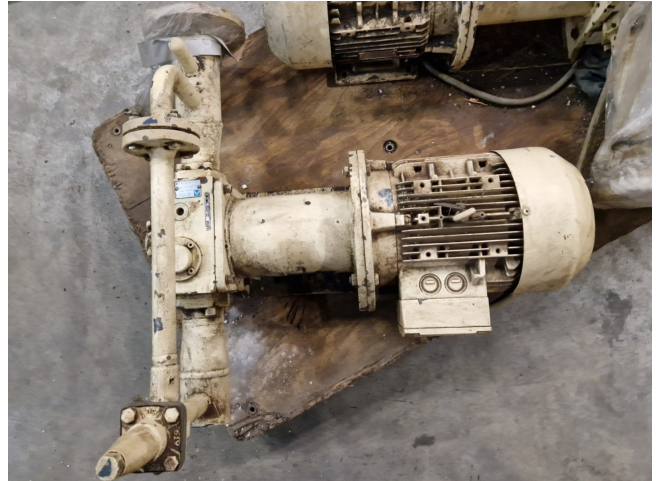

Tuthill 1022/009

Specifications

Brand	Tuthill
Type	1022/009
Power max. (kW)	6,3
Stock	2

Description

Used Tuthill 1022/009

Used Tuthill 1022/009 liquid pump with Siemens 1 LA7130-4AA66-Z electro motor - 50/60 Hz - 5,5/6,3 kW - 1455/1755 RPM. The pump has following specifications: Pmax: 6,3 kW. Dimensions: 800x800x600 mm (LxWxH).